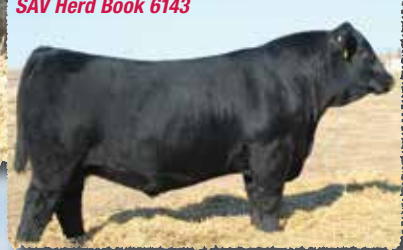

SAV Security 6927

BW 86 • 205 Wt. 1025 • 365 Wt. 1644

BW	WW	YW	MILK
+1.7	+64	+113	+27

SC +1.49; CW +64; Marb +.34; RE +.80

SAV Seedstock is the \$235,000 lead-off bull from the 2015 SAV Sale. His first calf crop are standouts across the country and have put him on the fast track to stardom with their superb structure, award-winning phenotype and totally-complete design, coupled with modest birth weights. His daughters have beautiful maternal presence and the look of futuristic producers. Seedstock's pedigree uniquely blends the two all-time greatest maternal icons, SAV Blackcap May 4136 and SAV Madame Pride 0075, and is the identical mating that produced SAV Sensation 5615.

A son of Seedstock from his first calf crop.

SAV Pedigree 4834

Reg. +17921485

— SAV Pioneer 7301#
— SAV Blackcap May 4136

HERBSTER
LANGUS FARM
(402) 440-4205

SAV Herd Book 6143

BW 75 • 205 Wt. 1017 • 365 Wt. 1711

BW	WW	YW	MILK
+0.9	+65	+120	+32

SC +1.38; CW +61; Marb +.47; RE +1.02

SAV Pedigree 4834 in the \$725,000 all-time world-record-selling bull at public auction from the 2015 SAV Sale. He brings pedigree excellence, phenotype, performance, EPDs and cow family strength together in perfect harmony. This athletic stunner presents calving-ease progeny who are stylish and smooth-patterned with added length and growth. His daughters have gorgeous femininity and striking maternal quality to become future trendsetters. His legendary dam, SAV Blackcap May 4136, is the breed's most important genetic contributor and the #1 income-producing cow in SAV history.